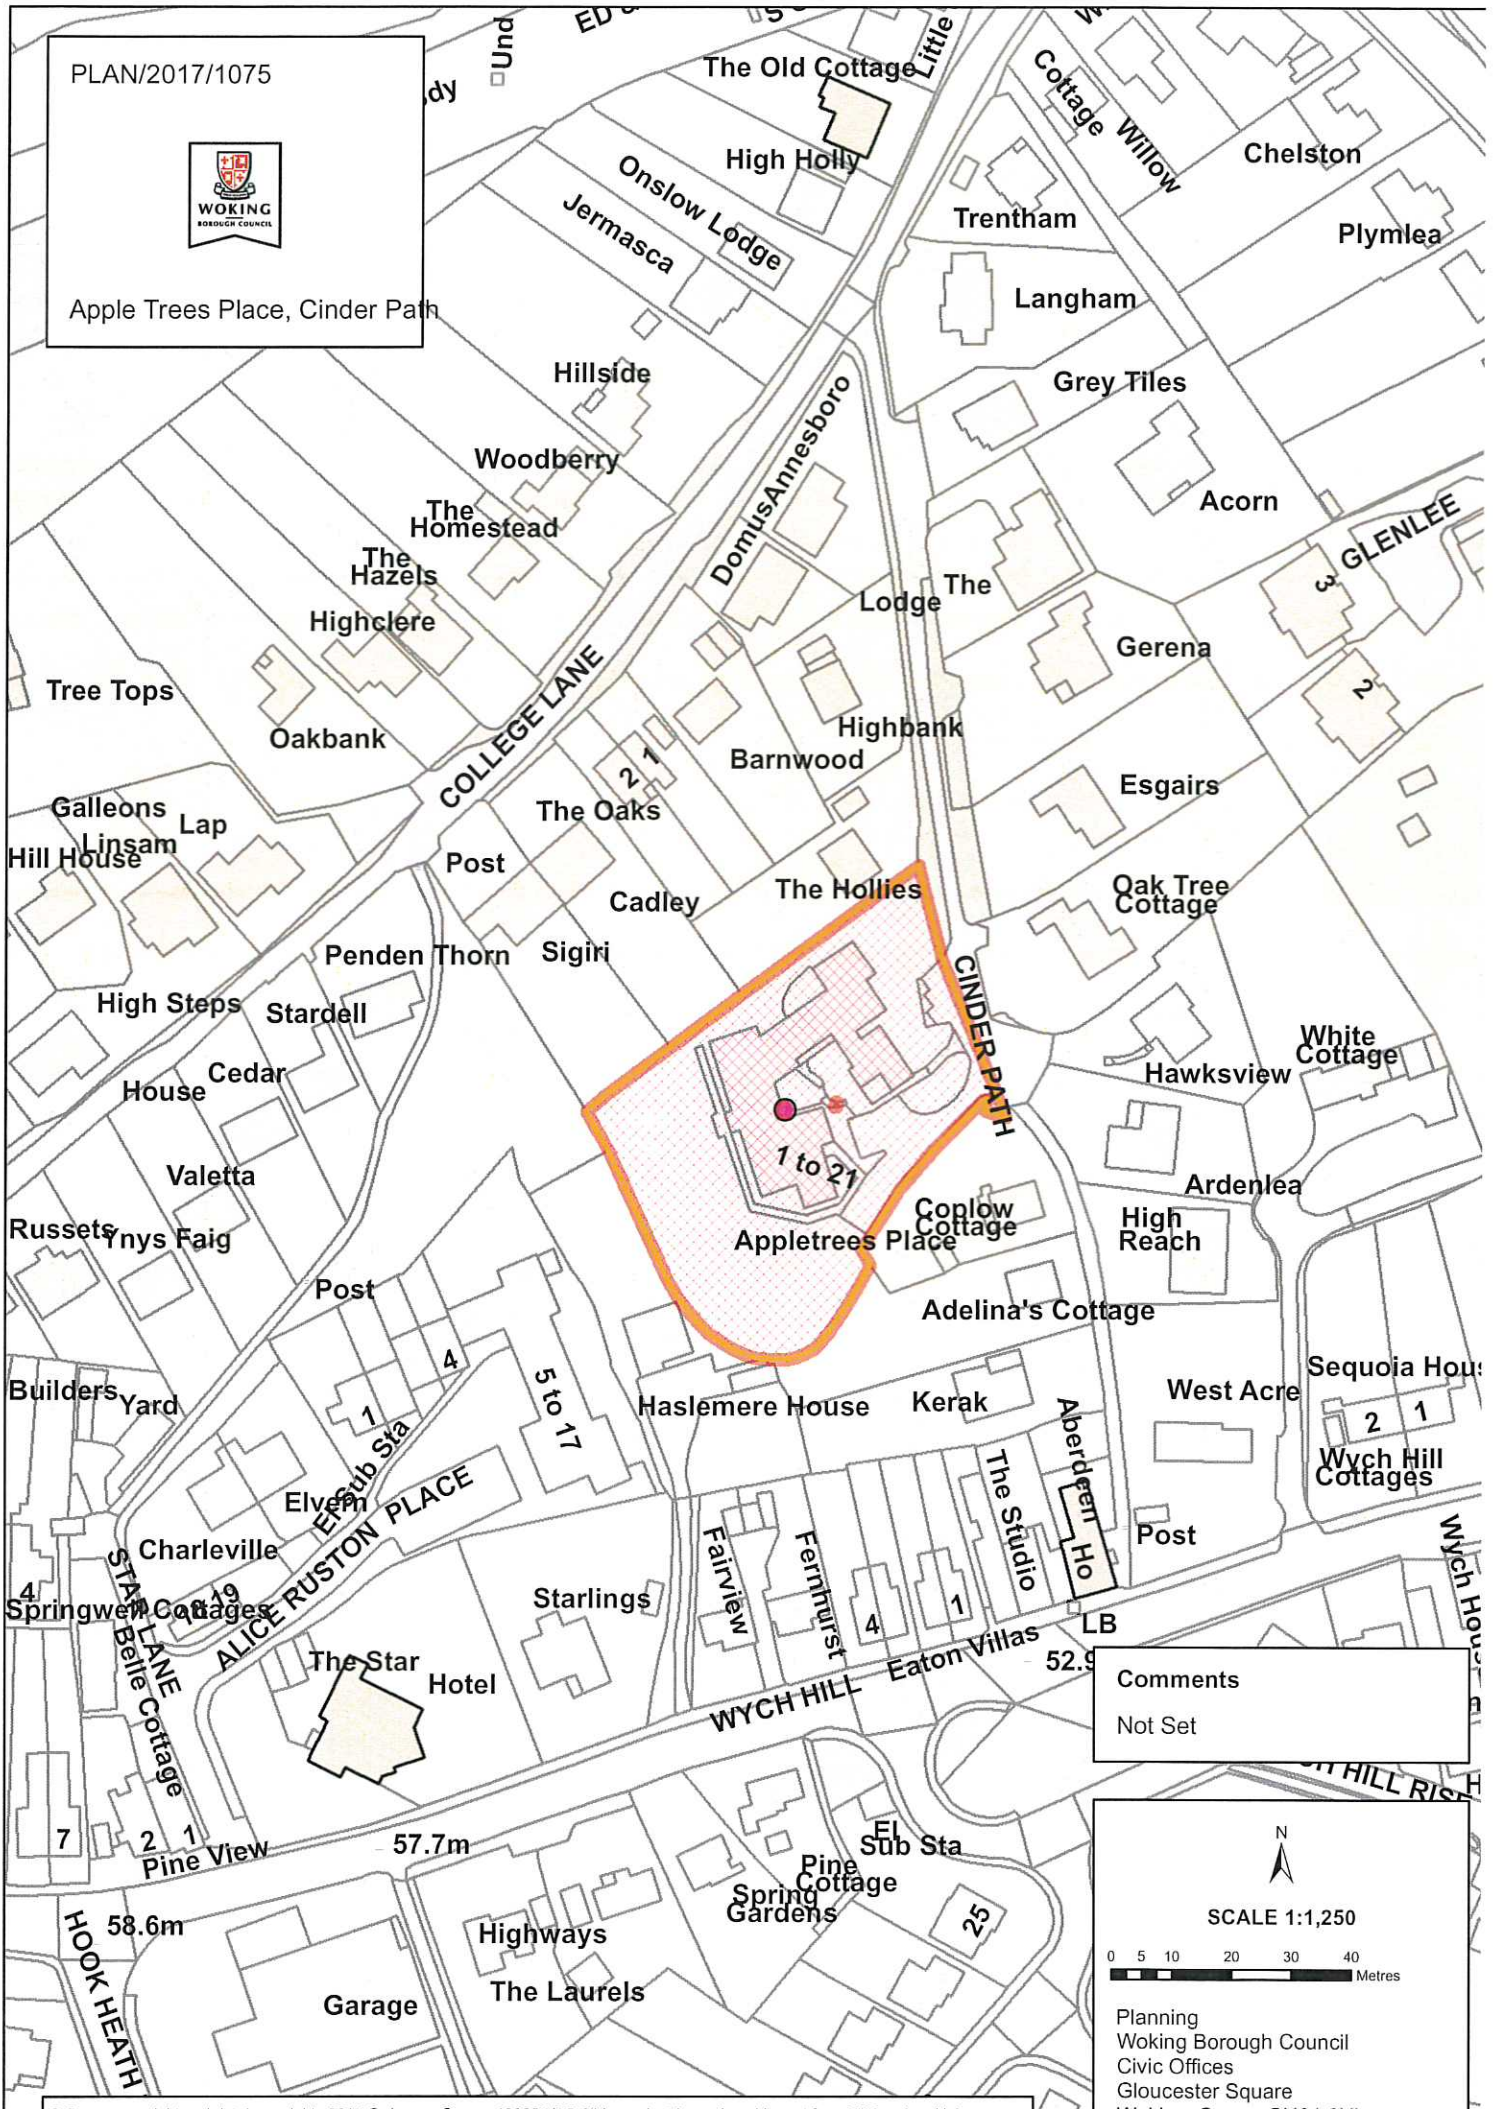

PLAN/2017/1075

Apple Trees Place, Cinder Path

Comments
Not Set

Planning
Woking Borough Council
Civic Offices
Gloucester Square
Woking, Surrey GU21 6YL